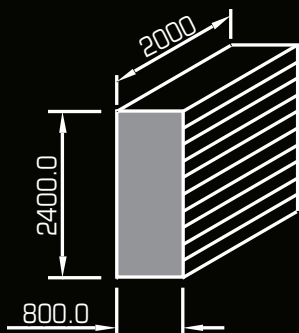

CONTAINER 40" - 14 PALLETS

CONTAINER 20" - 7 PALLETS

TRACK 13600 / 15000 mm - 17 / 19 PALLETS

PALLETS H=2400 W=2000 D=800 mm

14 ENCLOSURES