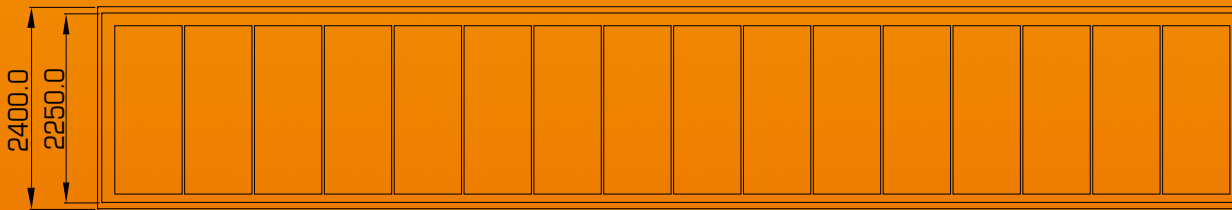

CONTAINER 40" - 14 PALLETS

CONTAINER 20" - 7 PALLETS

TRACK 13600 / 15000 mm - 17 / 19 PALLETS

PALLETS H=2100 W=2000 D=800 mm

10 ENCLOSURES

OK - An optimal solution